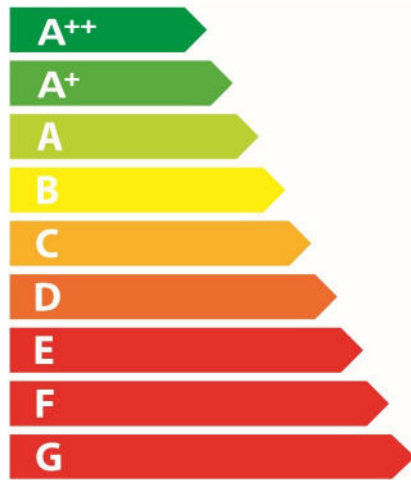

**ENERG**  
енергия · ενέργεια

Y IJA  
IE IA

**MCZ**

MAY AIR 7 S1

**A<sup>+</sup>**

Three icons in a row: a window, a radiator, and a boiler. The boiler icon has a small circle with 'SSS' inside it.

**7,0**  
kW